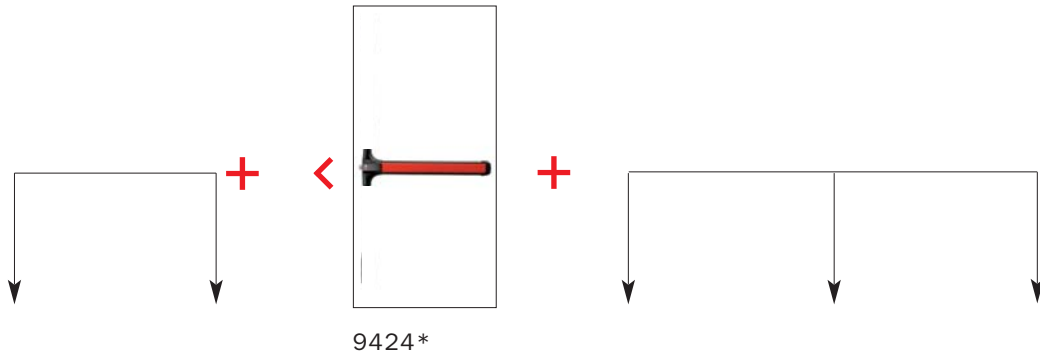

**1) Microswitch kit to be fixed
inside the bar**

**2) Steel fixing plates
for bar and latch bolt side**

**3) External access device:
handle and cylinder, knob and
cylinder and all Idea (940*) range**

ISEO

**Schemi di applicazione
dei maniglioni
antipanico certificati
Idea-Push**

**Idea-Push
certified panic
exit devices
application scheme**

**Porte
ad 1 anta**
**Single leaf
doors**

**Porte a
2 ante con
battuta**
**Rebated
double
doors**