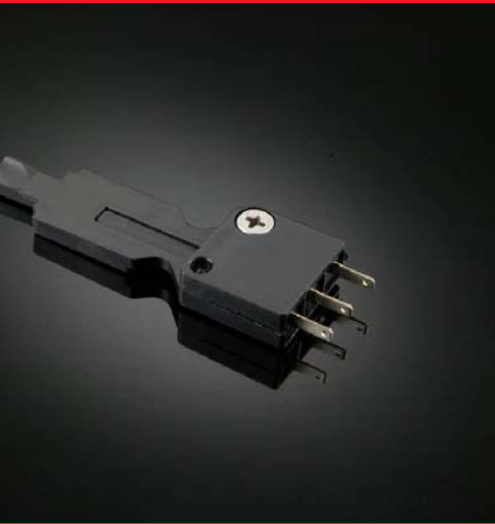

Idea-Push è disponibile nella versione modulare (per avere chiusure ad uno, o due, o tre punti), ha lo scrocco con dispositivo autobloccante ed è adatto anche per utilizzo su porte tagliafuoco.

Una forma capace di scaricare gli urti

Idea-Push è reversibile (destra e sinistra) ed è accorciabile fino a 330 mm.

Idea-Push uses the same components and accessories of the Idea panic exit device

Idea-Push is one but can have thousands of versions: just combine, as you like, its central mechanism, its rods with top/bottom/side latch bolts and finally its external access standard devices.

Idea-Push is available as modular version (to obtain one- two- or three-point locking), has a self-locking latch bolt and is also well-suited for fire doors.

A shock-resistant structure

The back and front cases are shock-resistant and can be used, for instance, on trolleys and hospital beds: the elegance of Idea-Push is designed to last through time.

Idea-Push is reversible (right-hand and left-hand) and can be shortened down to 330 mm.

ISEO

1

3

**Gli accessori
Idea-Push sono forti,
ed intelligenti, come
Idea-Push**

**1) Kit microinterruttore da inserire
nella barra dell'antipanico**