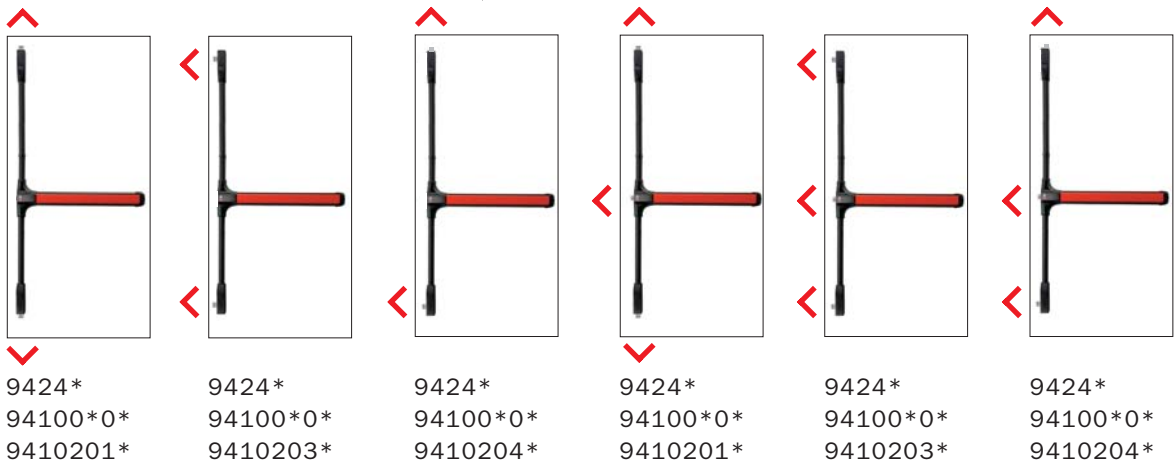

**1) Microswitch kit to be fixed
inside the bar**

**2) Steel fixing plates
for bar and latch bolt side**

**3) External access device:
handle and cylinder, knob and
cylinder and all Idea (940*) range**

ISEO

**Schemi di applicazione
dei maniglioni
antipanico certificati
Idea-Push**

**Idea-Push
certified panic
exit devices
application scheme**

**Porte
ad 1 anta**
**Single leaf
doors**

**Porte a
2 ante con
battuta**
**Rebated
double
doors**