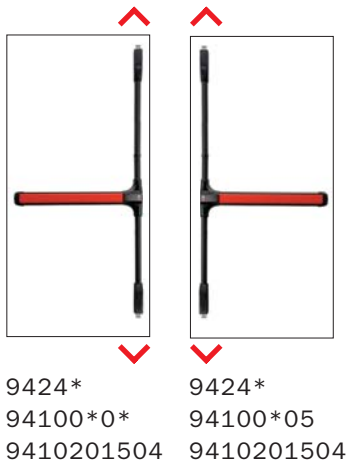

**Porte a 2
ante senza
battuta**
**Unrebated
double
doors**